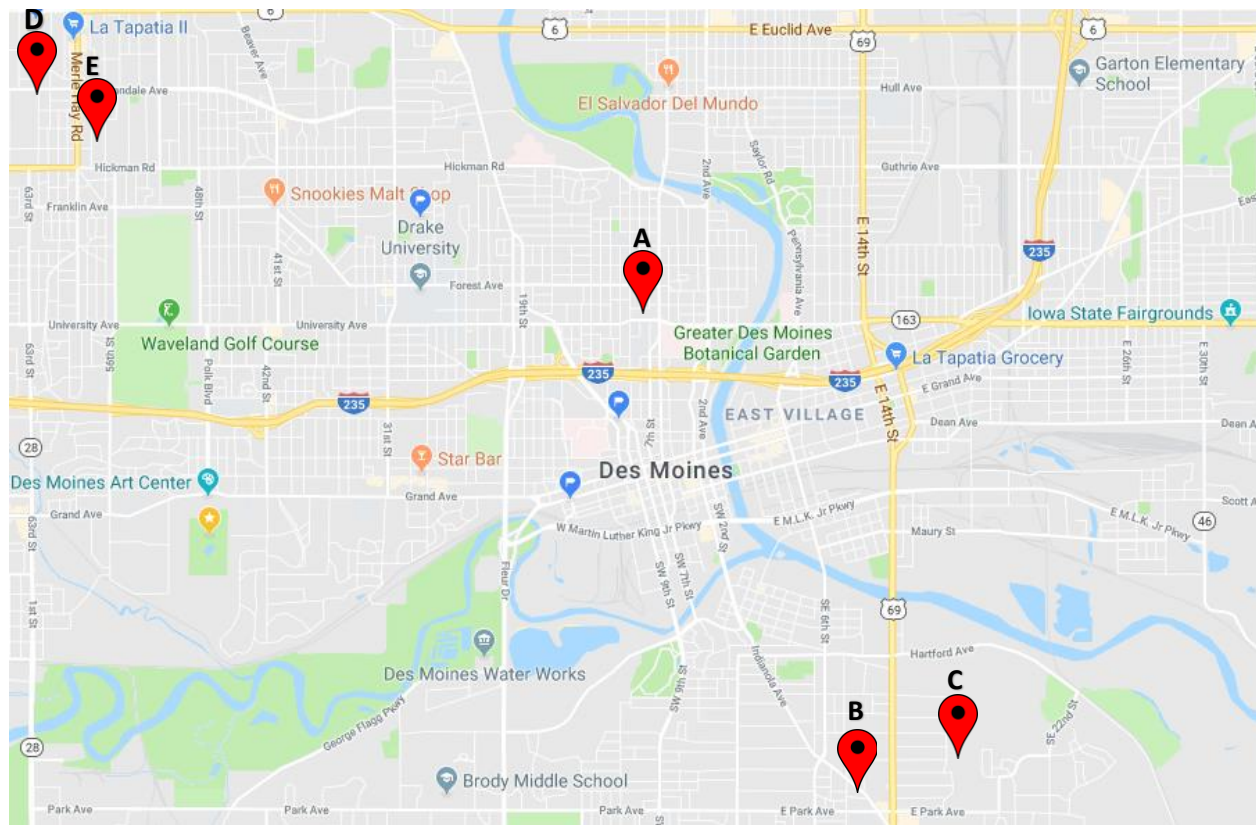

Art | Week

Des Moines Jun | 26-28 | 2019

Artist Studio Visits

DES MOINES AREA ARTIST STUDIO VISITS | JUNE 26-28 | 6PM TO 9PM

A | Jennifer Leatherby
1300 7th St.
Des Moines, IA 50314

W

D | Edgard Camacho
3606 62nd St.
Des Moines, IA 50322

F

B | Hannah Sung feat. Brad Podray
4407 SE 6th St.
Des Moines, IA 50315

Th

E | Taylor Ross
3107 Merle Hay Rd.
Des Moines, IA 50310

C | Heather Whittlesey
1613 East Bell Ave.
Des Moines, IA 50320

For more information email | edgardcamacho@gmail.com