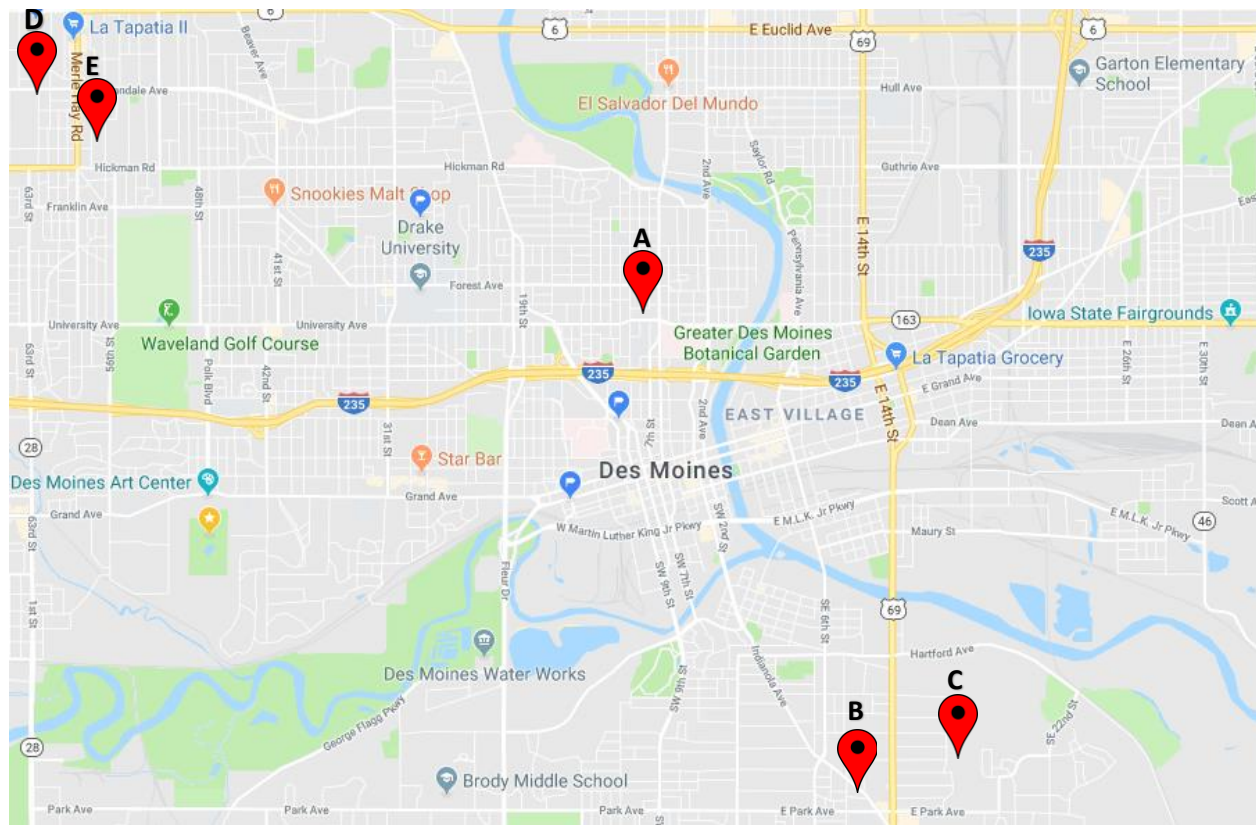

Art | Week

Des Moines Jun | 26-28 | 2019

Artist Studio Visits

DES MOINES AREA ARTIST STUDIO VISITS | JUNE 26-28 | 6PM TO 9PM

A | Jennifer Leatherby
1300 7th St.
Des Moines, IA 50314

W

D | Edgard Camacho
3606 62nd St.
Des Moines, IA 50322

F

B | Hannah Sung feat. Brad Podray
4407 SE 6th St.
Des Moines, IA 50315

Th

E | Taylor Ross
3107 Merle Hay Rd.
Des Moines, IA 50310

C | Hannah Wittlesey
1613 East Bell Ave.
Des Moines, IA 50320

For more information email | edgardcamacho@gmail.com